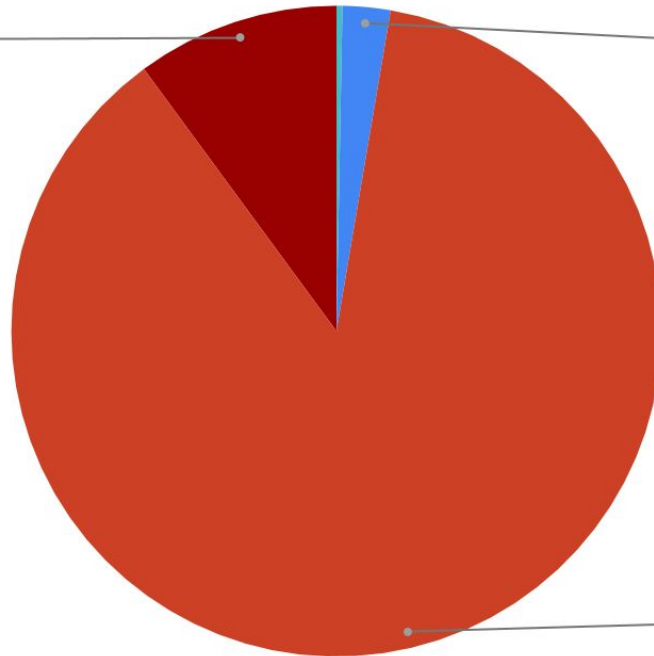

Below
Expectations

- Uncommunicative leader
- No members
- Club had 3 meetings at most

Not
Functional

CURRENT CLUB STATUS

Club Status

Not Functional
10.1%

Meeting Expectations
2.4%

Below Expectations
87.2%

CLUB STATUS ACCORDING TO CLUB CREATION DATE

Age of Club & Status

BALANCE BETWEEN GENDERS IN TUNISIA88 CLUBS

Club Members

Male members
5.9%

Female members
94.1%

Club Leaders

Male members
50.0%