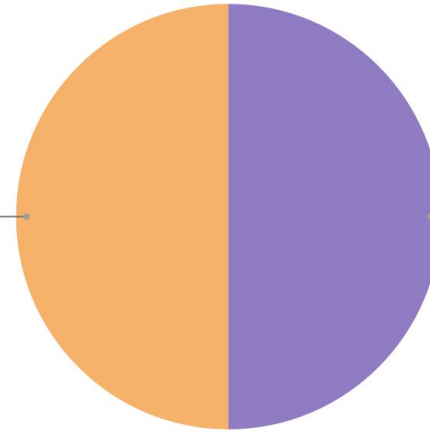

CLUB STATUS ACCORDING TO CLUB CREATION DATE

Age of Club & Status

BALANCE BETWEEN GENDERS IN TUNISIA88 CLUBS

Club Members

Male members
5.9%

Female members
94.1%

Club Leaders

Male members
50.0%

Female members
50.0%

CLUB PARTICIPATION IN CONTESTS

Upcoming: TBD
[Insert text here]

The Lockdown Contest
[Insert text here]

The Songwriting Contest
[Insert text here]

Event Contest
[Insert text here]

INSERT PIANO AND DATA CONTEST
DATA?