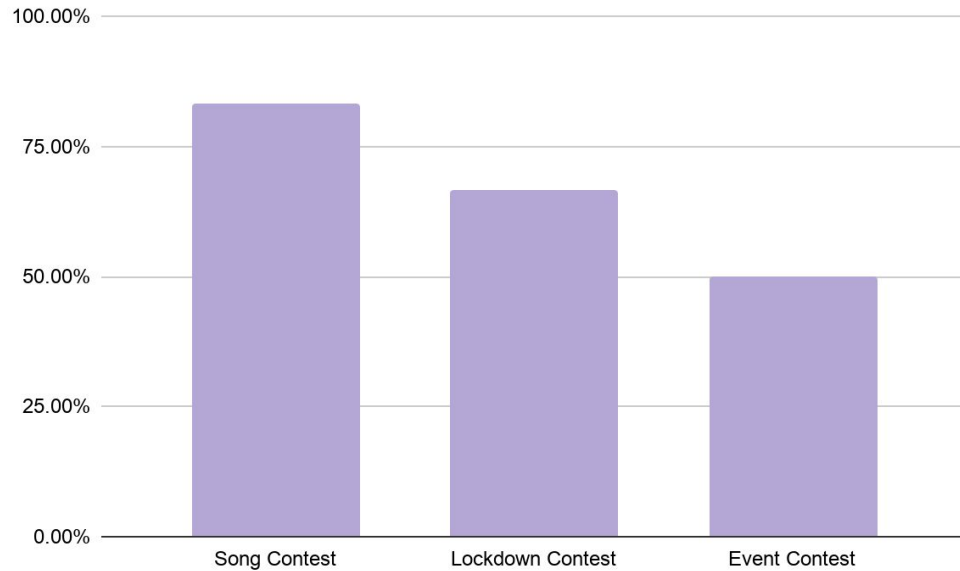

Below
Expectations

- Uncommunicative leader
- No members
- Club had 3 meetings at most

Not
Functional

CURRENT CLUB STATUS

Club Status

Not Functional
10.1%

Meeting Expectations
2.4%

Below Expectations
87.2%

CLUB STATUS ACCORDING TO CLUB CREATION DATE

Age of Club & Status

BALANCE BETWEEN GENDERS IN TUNISIA88 CLUBS

Club Members

Male members
5.9%

Female members
94.1%

Club Leaders

Male members
50.0%

Female members
50.0%

CLUB PARTICIPATION IN CONTESTS

Upcoming: TBD
[Insert text here]

The Lockdown Contest
[Insert text here]

The Songwriting Contest
[Insert text here]

Event Contest
[Insert text here]

INSERT PIANO AND DATA CONTEST
DATA?