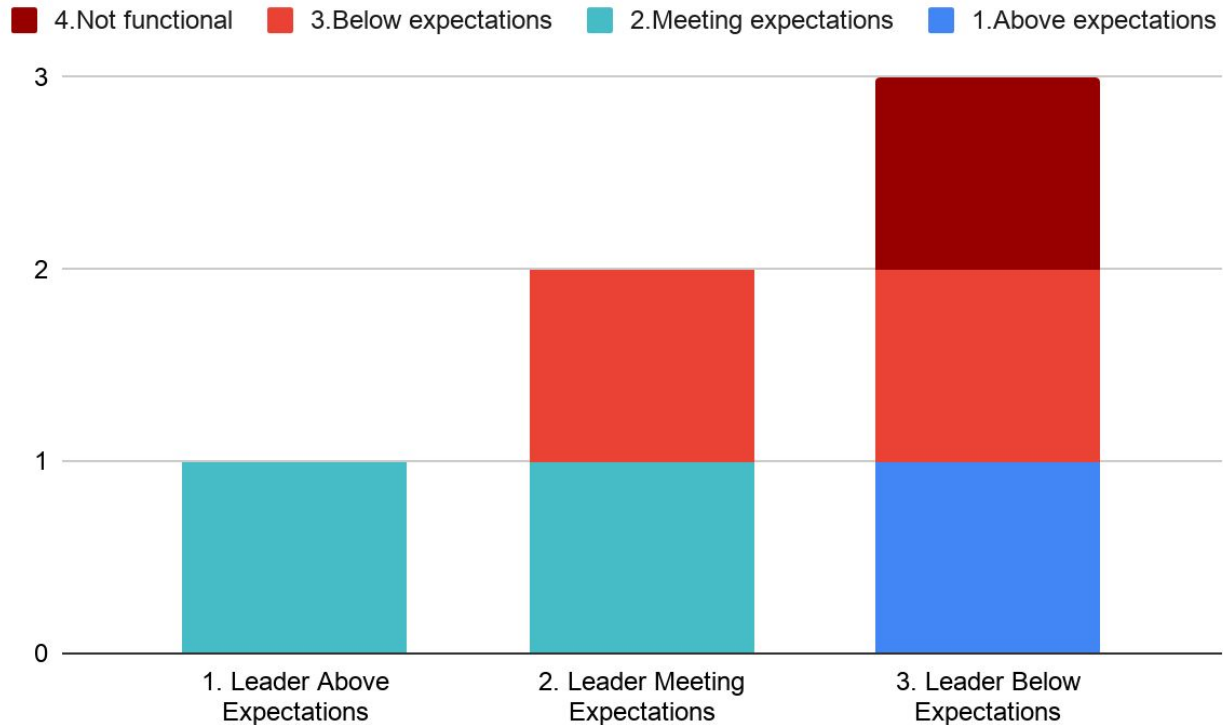

CLUB STATUS ACCORDING TO CLUB CREATION DATE

Age of Club & Status

BALANCE BETWEEN GENDERS IN TUNISIA88 CLUBS

Club Members

Male members
5.9%

Female members
94.1%

Club Leaders

Male members
50.0%

Female members
50.0%

CLUB PARTICIPATION IN CONTESTS

Upcoming: TBD
[Insert text here]

The Lockdown Contest
[Insert text here]

The Songwriting Contest
[Insert text here]

Event Contest
[Insert text here]

INSERT PIANO AND DATA CONTEST
DATA?

DETERMINANTS OF SUCCESS: CLUB STATUS VS. LEADER ENGAGEMENT

DETERMINANTS OF SUCCESS: CLUB STATUS VS. MENTOR ENGAGEMENT

DETERMINANTS OF SUCCESS: CLUB STATUS VS. LEADER PARTICIPATION IN TRAINING

CLUB CATEGORIES