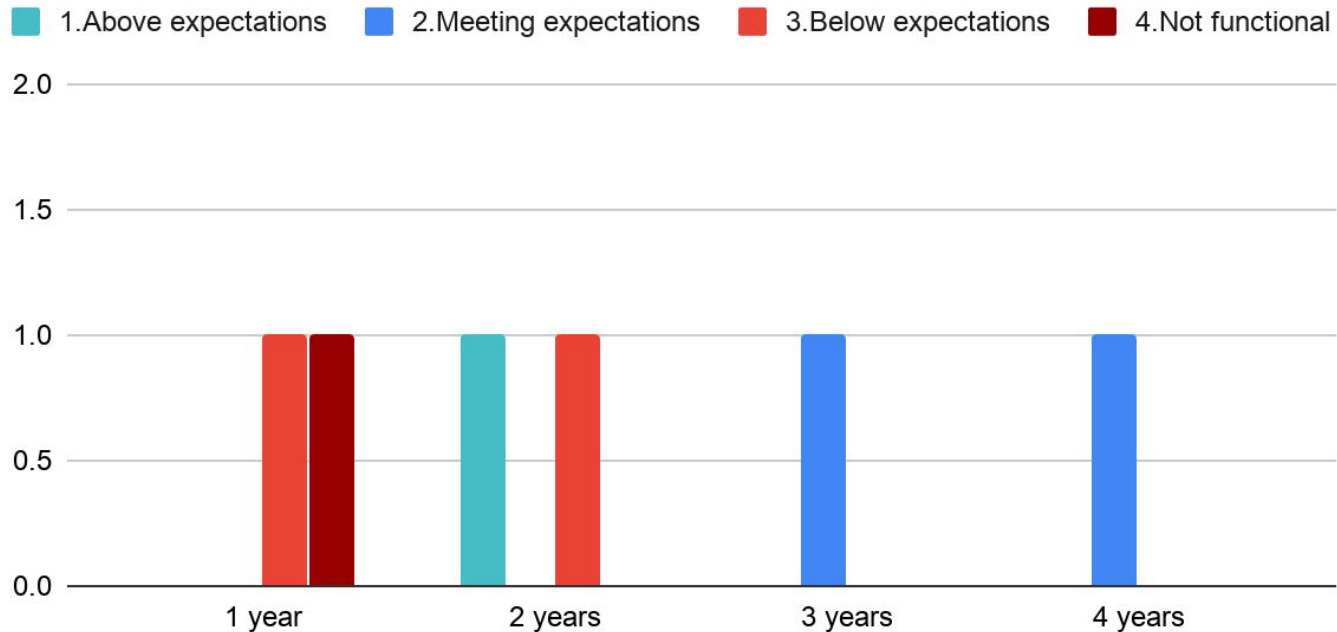

Below
Expectations

- Uncommunicative leader
- No members
- Club had 3 meetings at most

Not
Functional

CURRENT CLUB STATUS

Club Status

Not Functional
10.1%

Meeting Expectations
2.4%

Below Expectations
87.2%

CLUB STATUS ACCORDING TO CLUB CREATION DATE

Age of Club & Status

BALANCE BETWEEN GENDERS IN TUNISIA88 CLUBS

Club Members

Male members
5.9%

Female members
94.1%

Club Leaders

Male members
50.0%