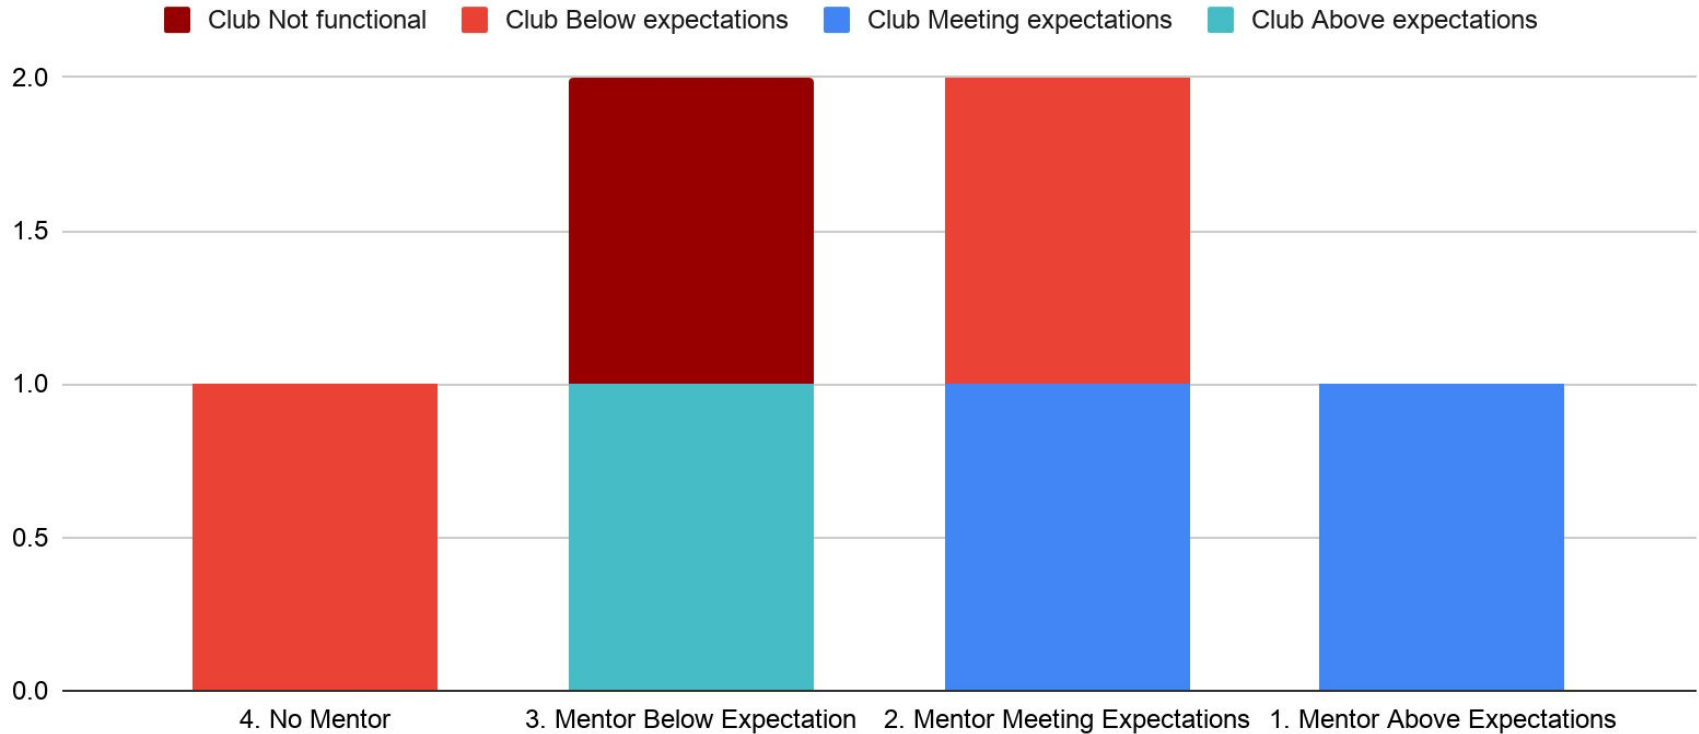

CLUB STATUS ACCORDING TO CLUB CREATION DATE

Age of Club & Status

BALANCE BETWEEN GENDERS IN TUNISIA88 CLUBS

Club Members

Male members
5.9%

Female members
94.1%

Club Leaders

Male members
50.0%

Female members
50.0%

CLUB PARTICIPATION IN CONTESTS

Upcoming: TBD
[Insert text here]

The Lockdown Contest
[Insert text here]

The Songwriting Contest
[Insert text here]

Event Contest
[Insert text here]

INSERT PIANO AND DATA CONTEST
DATA?

DETERMINANTS OF SUCCESS: CLUB STATUS VS. LEADER ENGAGEMENT

DETERMINANTS OF SUCCESS: CLUB STATUS VS. MENTOR ENGAGEMENT

DETERMINANTS OF SUCCESS: CLUB STATUS VS. LEADER PARTICIPATION IN TRAINING

CLUB CATEGORIES