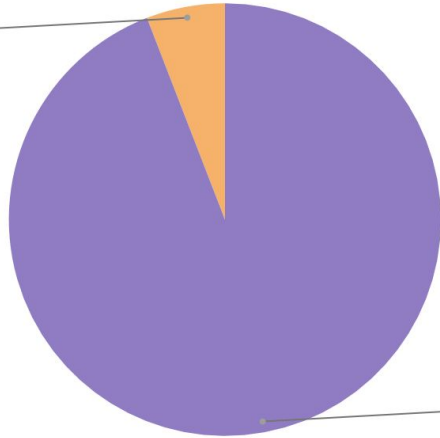

CLUB STATUS ACCORDING TO CLUB CREATION DATE

Age of Club & Status

BALANCE BETWEEN GENDERS IN TUNISIA88 CLUBS

Club Members

Male members
5.9%

Female members
94.1%

Club Leaders

Male members
50.0%

Female members
50.0%

CLUB PARTICIPATION IN CONTESTS

Upcoming: TBD
[Insert text here]

The Lockdown Contest
[Insert text here]

The Songwriting Contest
[Insert text here]

Event Contest
[Insert text here]

INSERT PIANO AND DATA CONTEST
DATA?